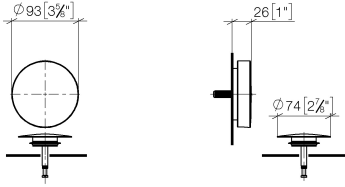

**Pop-up waste and overflow - Dark Chrome**

IMO

36 243 970

- drain Ø 52mm
- Also suitable for king-size baths.**

Also suitable for king-size baths.

Fits: IMO, LULU, MADISON, MEM, TARA, CL.1, LISSÉ, VAIA, META, CYO

**Required miscellaneous**

- Pop-up waste and overflow -** 35 227 970 90
- bowden cable length 725 mm

36 243 970

mm [inches]

36 243 970